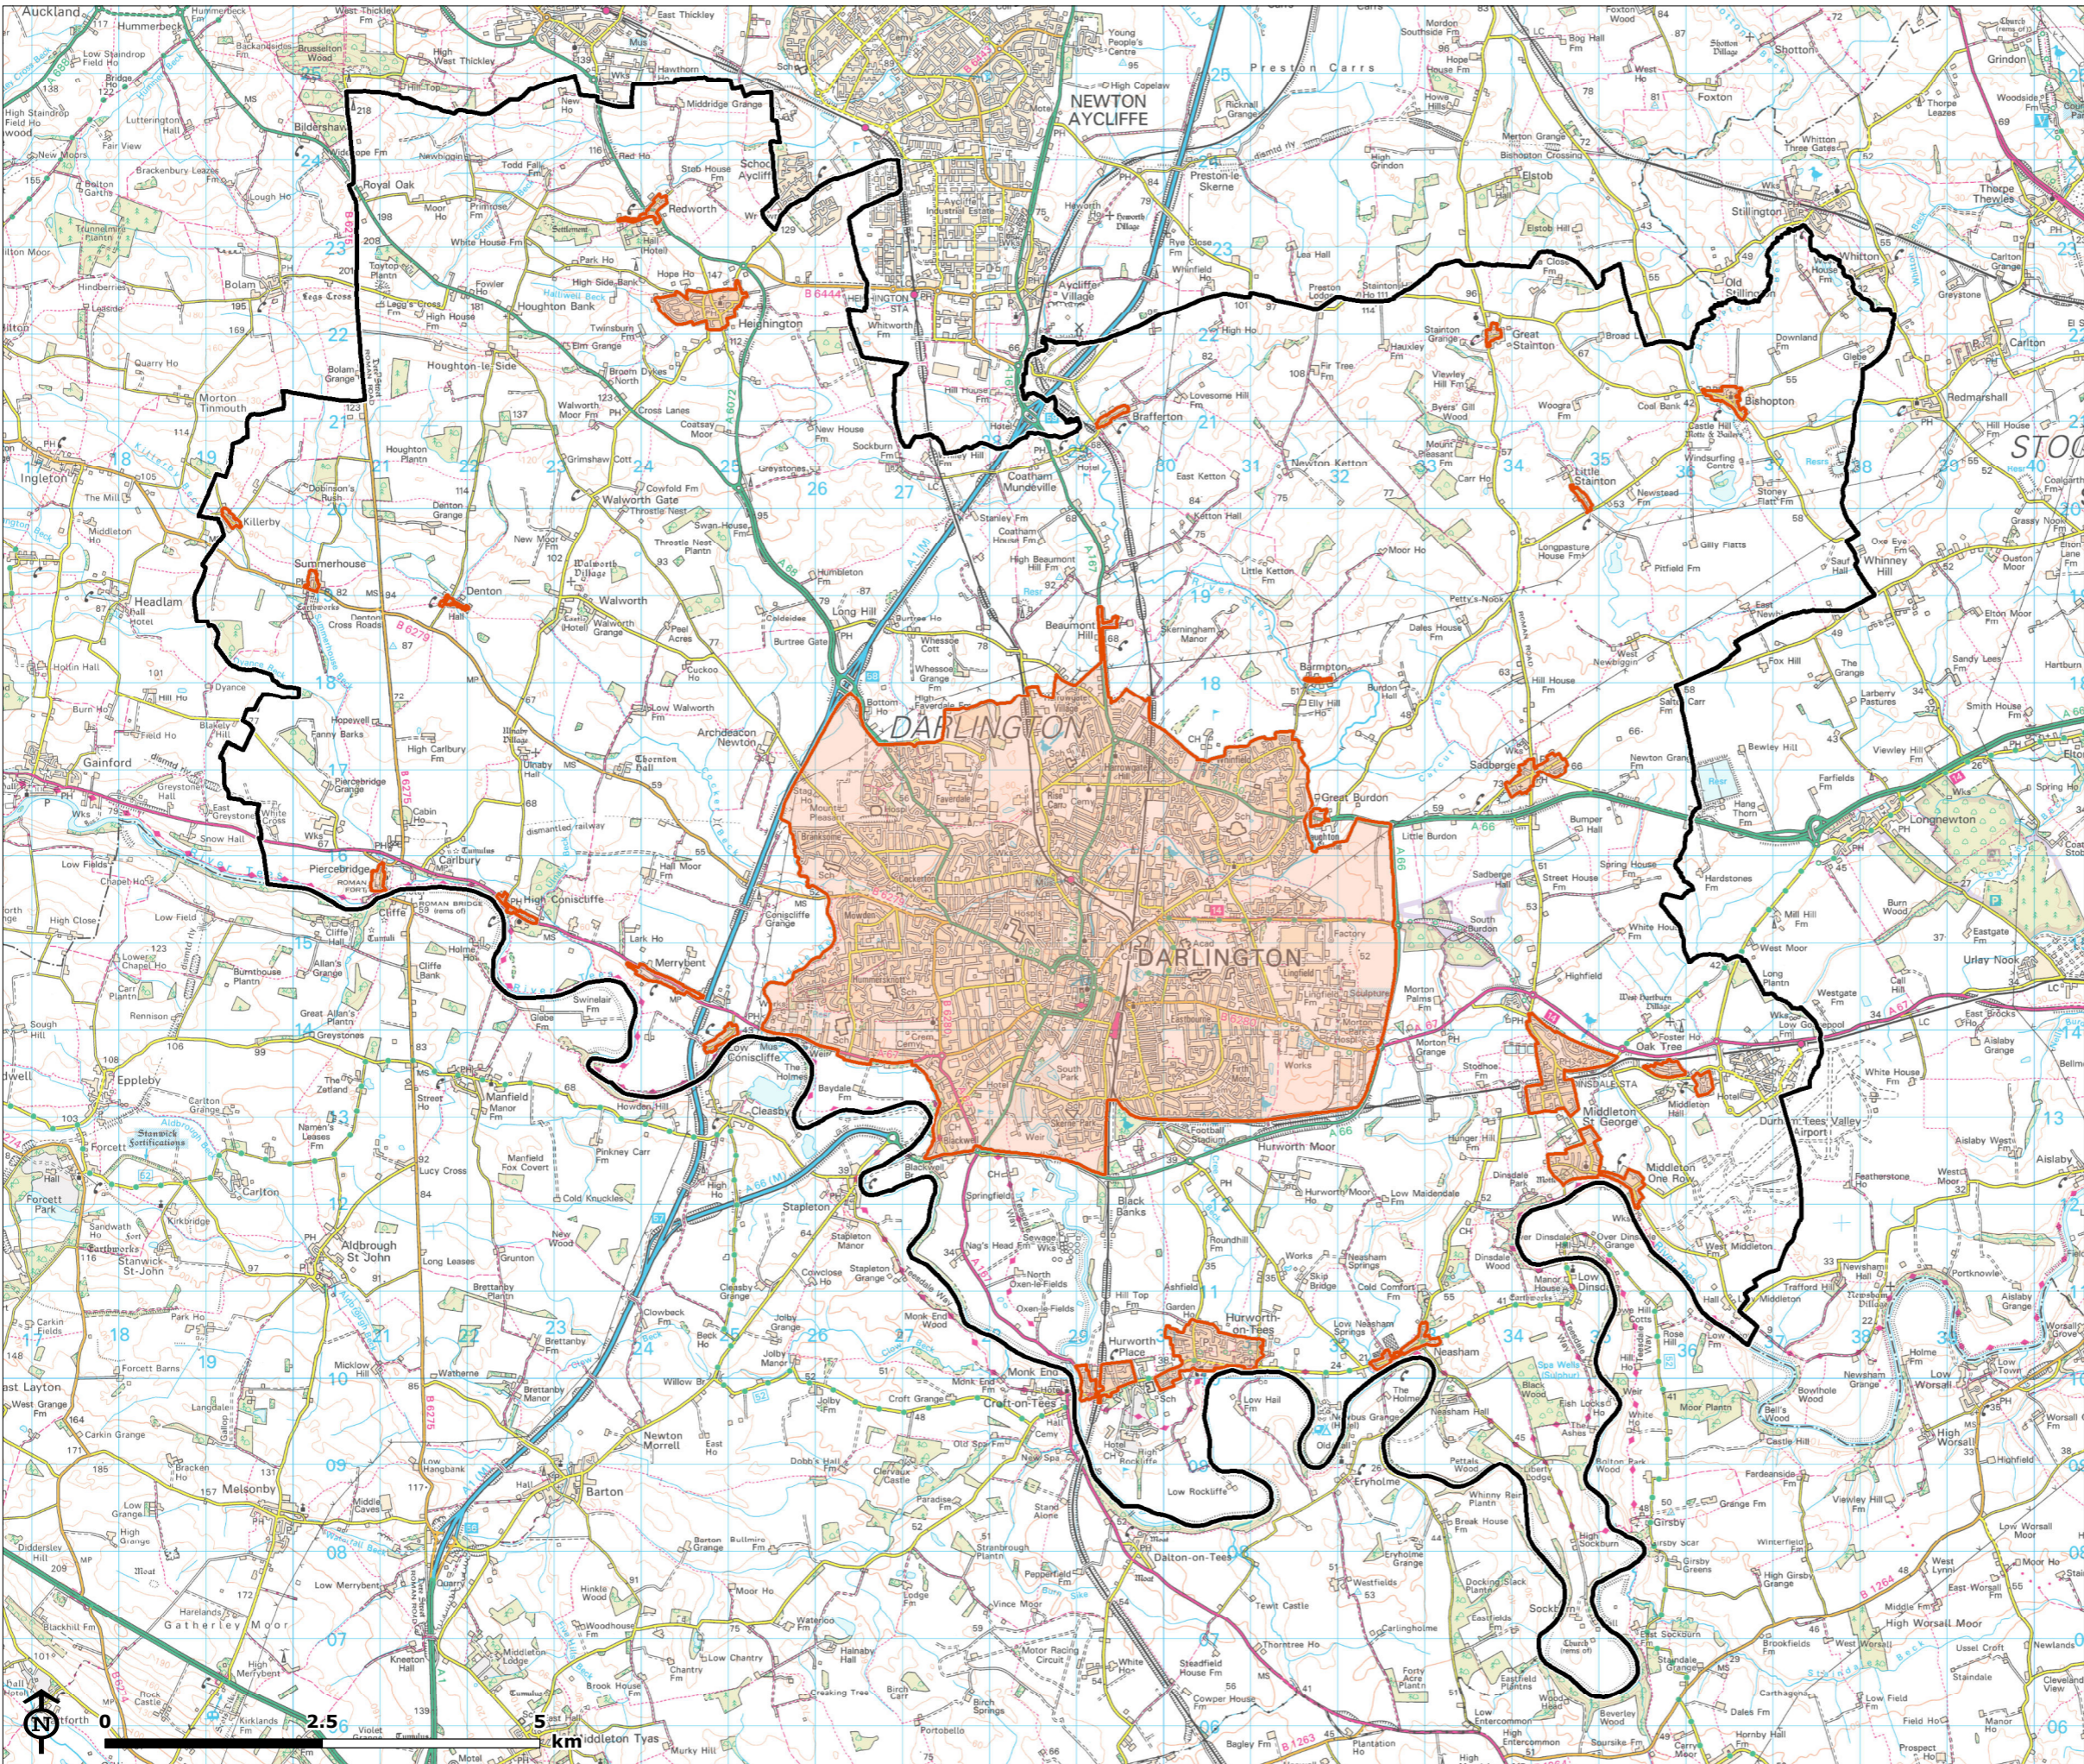

DARLINGTON LANDSCAPE CHARACTER ASSESSMENT

Figure 1.1: Study Area

-  Darlington Borough Council
-  Development limit

Map Scale @ A3: 1:75,000